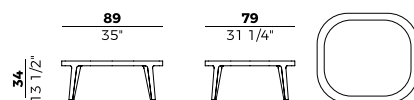

Coffee tables with ash wood, marble or back-painted glass top.

Finishes and covers as per collection.

841/P
lounge \ lounge armchair

841/S
pouf \ pouf

841/D
divano \ sofa

841/TBC
tavolino \ coffee table

841/TBQ
tavolino \ coffee table