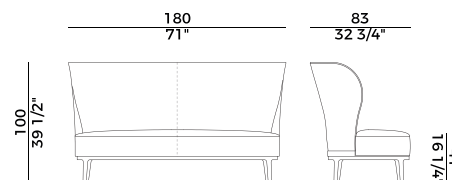

841/D
divano \ sofa