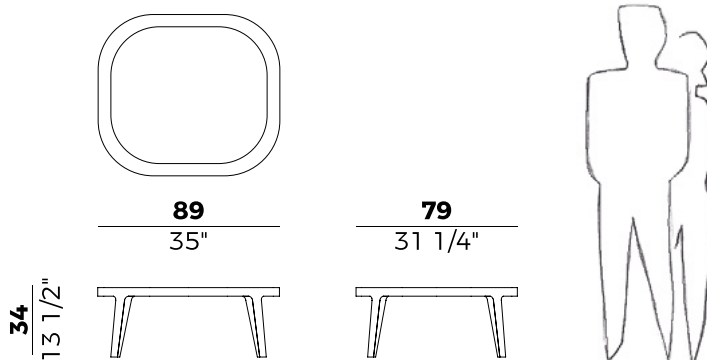

Dimensioni \ *Dimensions*

PACKAGING

1 crt = m³ 0.39

gross weight glass - Kg 31,1

gross weight legno - Kg 25,7

gross weight marble - Kg 42,4

Finiture \ *Finishes*

Finiture base \