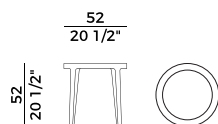

841/TBC
tavolino \ coffee table