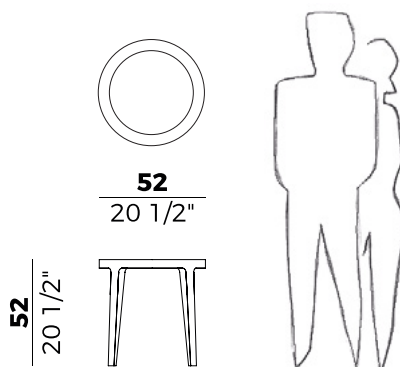

Dimensioni \ *Dimensions*

PACKAGING

1 crt = m³ 0.24

gross weight glass - Kg 13,15

gross weight wood - Kg 12,3

gross weight marble - Kg. 19

Finiture \ *Finishes*

Finiture base \