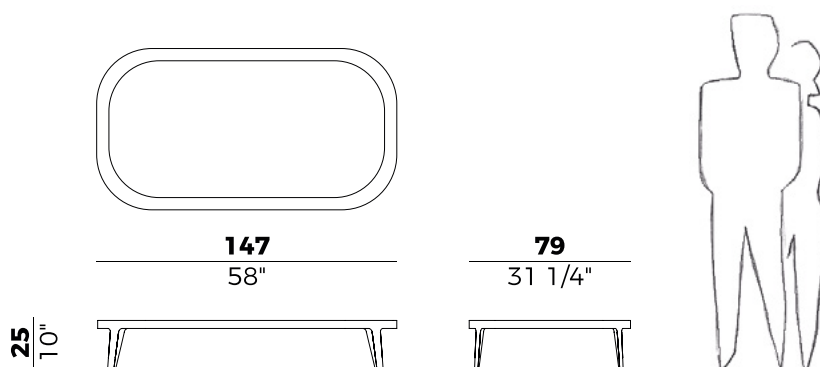

Dimensioni \ *Dimensions*

PACKAGING

1 crt = m³ 0.60

gross weight glass - Kg 37,3

gross weight legno - Kg 37,3

gross weight marble - Kg 75,8

Finiture \ *Finishes*

Finiture base \