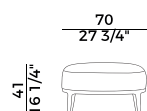

841/S
pouf \ pouf