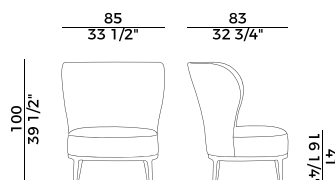

**Collezione Spring **
Spring collection

Collezione di sedute in massello di faggio e tavolini con struttura in massello di frassino.

Divano, poltrona lounge e pouf imbottiti in poliuretano espanso ignifugo.

Tavolini con piano in frassino, marmo o vetro retro verniciato.

Finiture e rivestimenti di collezione.

Collection of solid beach chairs and coffee tables with solid ash wood frame. Upholstered sofa, lounge chair and pouf with fire retardant polyurethane foam padding.

Coffee tables with ash wood, marble or back-painted glass top.

Finishes and covers as per collection.

841/P
lounge \ lounge armchair