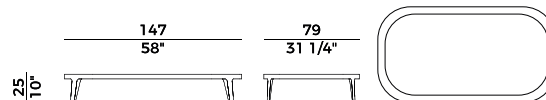

Coffee tables with ash wood, marble or back-painted glass top.

Finishes and covers as per collection.

841/P
lounge \ lounge armchair

841/S
pouf \ pouf

841/D
divano \ sofa

841/TBC
tavolino \ coffee table

841/TBQ
tavolino \ coffee table