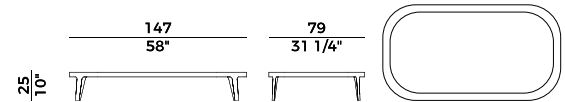

Coffee tables with ash wood, marble or back-painted glass top.

Finishes and covers as per collection.

841/P
lounge \ lounge armchair

841/S
pouf \ pouf

841/D
divano \ sofa

841/TBC
tavolino \ coffee table

841/TBQ
tavolino \ coffee table