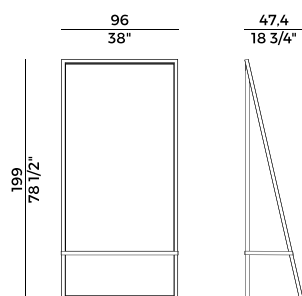

Tale, 891/S
specchio \ *mirror*

Informazioni tecniche \ *Technical information*

Descrizione tecnica \ *Technical description*

Specchio a parete con cornice frontale in metallo verniciato antracite goffrato. Cornice interna, dettaglio e fascia inferiore in ottone brunito o antracite goffrato.

Wall mirror with front frame in anthracite embossed painted metal. Internal frame, detail and lower band in bronzed brass or embossed anthracite.

Dimensioni \ *Dimensions*

Finiture \ *Finishes*

Finiture struttura \ *Frame finishes*

Wall mirror with front frame in anthracite embossed painted metal. Internal frame, detail and lower band in bronzed brass or embossed anthracite.

891/S

specchio \ mirror