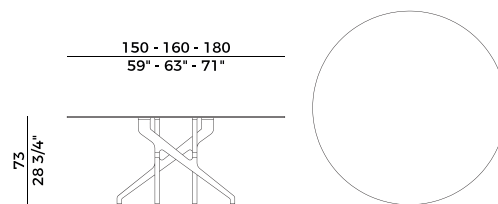

837/T4
tavolo \ table