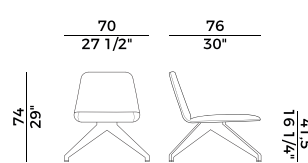

837/LI
lounge \ lounge chair