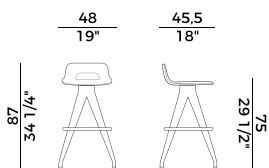

Stool with round or square metal swivel central base with gas height adjustment. Table with solid ashwood frame and metal elements.

Available round with single frame and rectangular with double frame.

Top in ashwood or glass.

Finishes and covers as per collection.

837/I
sedia \ chair

837/PI
poltrona \ armchair

837/LI
lounge \ lounge chair

837/AI
sgabello alto \ barstool

837/AI-GAS
sgabello \ stool

837/T4
tavolo \ table

837/TR
tavolo \ table