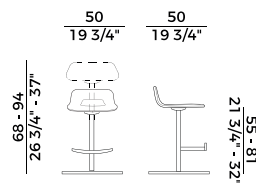

Stool with round or square metal swivel central base with gas height adjustment. Table with solid ashwood frame and metal elements.

Available round with single frame and rectangular with double frame.

Top in ashwood or glass.

Finishes and covers as per collection.

837/I
sedia \ chair

837/PI
poltrona \ armchair

837/LI
lounge \ lounge chair

837/AI
sgabello alto \ barstool

837/AI-GAS
sgabello \ stool

837/T4
tavolo \ table

837/TR
tavolo \ table