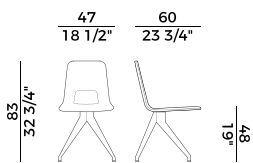

**Collezione Torso **
Torso collection

Collezione di arredi composta da sedute e tavoli.

Sedia, poltrona, sgabello e poltrona imbottiti in poliuretano espanso ignifugo, base in massello di frassino.

Sgabello con base centrale girevole in metallo tonda o quadrata con regolazione a gas.

Tavolo con struttura in massello di frassino e dettagli in metallo.

Disponibile tondo con struttura singola e rettangolare con doppia struttura.

Piano in frassino o vetro.

Finiture e rivestimenti di collezione.

Collection of furnishings composed of seats and tables.

Chair, armchair, stool and lounge chair upholstered in fire retardant polyurethane foam, solid ashwood base.

Stool with round or square metal swivel central base with gas height adjustment. Table with solid ashwood frame and metal elements.

Available round with single frame and rectangular with double frame.

Top in ashwood or glass.

Finishes and covers as per collection.

837/I
sedia \ chair