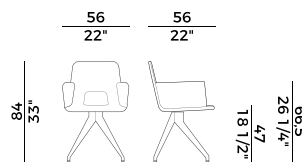

837/PI
poltrona \ armchair