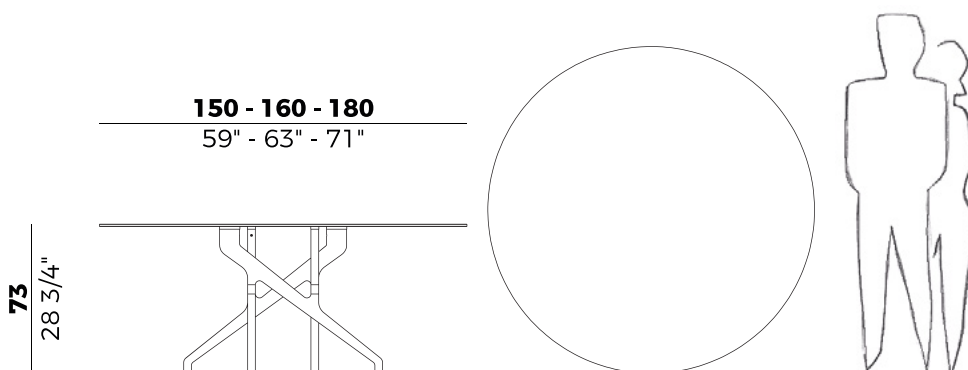

### Dimensioni \ *Dimensions*

 **Ø 150**  
wood - 2 crt = m<sup>3</sup> **1.00**

glass - 2 crt = m<sup>3</sup> **0.87**

gross weight wood - Kg **61**

gross weight glass - Kg **84**

 **Ø 160**  
wood - 2 crt = m<sup>3</sup> **1.00**