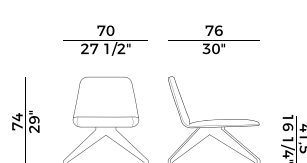

*Stool with round or square metal swivel central base with gas height adjustment. Table with solid ashwood frame and metal elements.*

*Available round with single frame and rectangular with double frame.*

*Top in ashwood or glass.*

*Finishes and covers as per collection.*

**837/I**  
*sedia \ chair*

**837/PI**  
*poltrona \ armchair*

**837/LI**  
*lounge \ lounge chair*

**837/AI**  
*sgabello alto \ barstool*