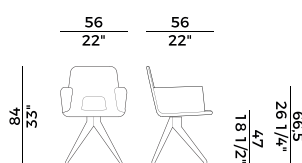

837/PI
poltrona \ armchair