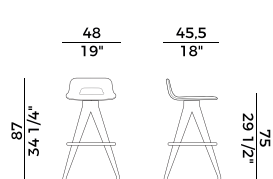

*Stool with round or square metal swivel central base with gas height adjustment. Table with solid ashwood frame and metal elements.*

*Available round with single frame and rectangular with double frame.*

*Top in ashwood or glass.*

*Finishes and covers as per collection.*

**837/I**  
*sedia \ chair*

**837/PI**  
*poltrona \ armchair*

**837/LI**  
*lounge \ lounge chair*

**837/AI**  
*sgabello alto \ barstool*