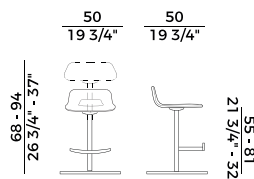

*Stool with round or square metal swivel central base with gas height adjustment. Table with solid ashwood frame and metal elements.*

*Available round with single frame and rectangular with double frame.*

*Top in ashwood or glass.*

*Finishes and covers as per collection.*

**837/I**  
*sedia \ chair*

**837/PI**  
*poltrona \ armchair*

**837/LI**  
*lounge \ lounge chair*

**837/AI**  
*sgabello alto \ barstool*