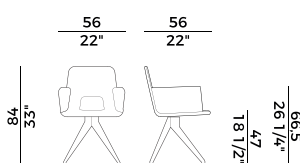

837/PI
poltrona \ armchair