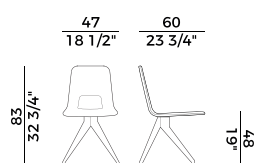

**Collezione Torso **
Torso collection

Collezione di arredi composta da sedute e tavoli.

Sedia, poltrona, sgabello e poltrona imbottiti in poliuretano espanso ignifugo, base in massello di frassino.

Sgabello con base centrale girevole in metallo tonda o quadrata con regolazione a gas.

Tavolo con struttura in massello di frassino e dettagli in metallo.

Disponibile tondo con struttura singola e rettangolare con doppia struttura.

Piano in frassino o vetro.

Finiture e rivestimenti di collezione.

Collection of furnishings composed of seats and tables.

Chair, armchair, stool and lounge chair upholstered in fire retardant polyurethane foam, solid ashwood base.

Stool with round or square metal swivel central base with gas height adjustment. Table with solid ashwood frame and metal elements.

Available round with single frame and rectangular with double frame.

Top in ashwood or glass.

Finishes and covers as per collection.

837/I
sedia \ chair