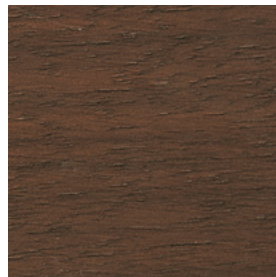

Noce Canaletto \ *Canaletto Walnut*

ES
Noce Canaletto Opaco \
Matt Canaletto Walnut