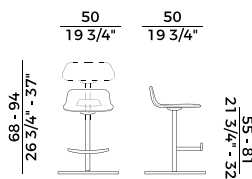

Stool with round or square metal swivel central base with gas height adjustment. Table with solid ashwood frame and metal elements.

Available round with single frame and rectangular with double frame.

Top in ashwood or glass.

Finishes and covers as per collection.

837/I
sedia \ chair

837/PI
poltrona \ armchair

837/LI
lounge \ lounge chair

837/AI
sgabello alto \ barstool

837/AI-GAS
sgabello \ stool

837/T4
tavolo \ table

837/TR
tavolo \ table