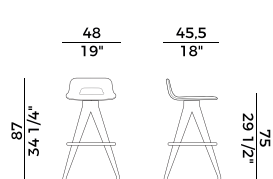

Stool with round or square metal swivel central base with gas height adjustment. Table with solid ashwood frame and metal elements.

Available round with single frame and rectangular with double frame.

Top in ashwood or glass.

Finishes and covers as per collection.

837/I
sedia \ chair

837/PI
poltrona \ armchair

837/LI
lounge \ lounge chair

837/AI
sgabello alto \ barstool

837/AI-GAS
sgabello \ stool

837/T4
tavolo \ table

837/TR
tavolo \ table