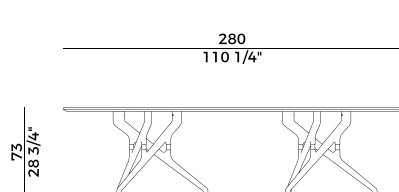

837/TR
tavolo \ table