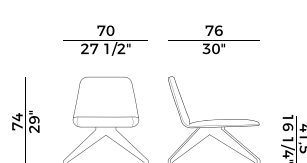

837/LI
lounge \ lounge chair