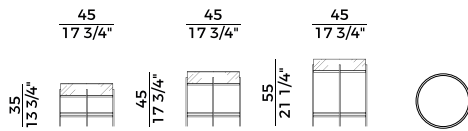

**Collezione Tray **
Tray collection

Famiglia di tavolini con struttura in metallo verniciato.
Cornice in frassino.
Piano in marmo o in vetro retro verniciato.
Finiture di collezione.

*Family of small tables with painted metal frame.
Ash frame.
Top in marble or in back-painted glass.
Finishes as per collection.*

872/TC
tavolino \ coffee table