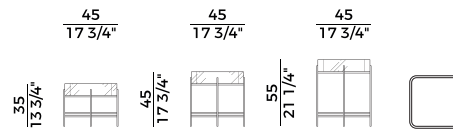

872/TQ
tavolino \ coffee table