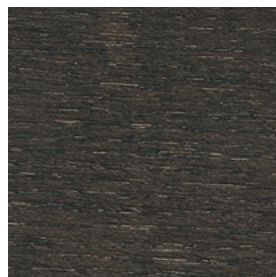

Ottone Brunito \
Bronzed Brass

Finiture cornice \

Frame finishes

Frassino \ *Ash*

SG
Anilina Beige \
Beige Aniline

SC
Biscotto \
Biscuit

HJ
Moka \
Moka

HK
Grigio Plumbeo \
Dark Grey

HL
Wengé \
Wengé

HP
Carbone \
Carbon

Finiture \ *Finishes*

Finiture piano \ *Top finishes*

Vetro \ *Glass*

Vetro colorato \
Lacquered glass

Per la colorazione del vetro fare riferimento alla cartella RAL.
Refer to RAL color space system.