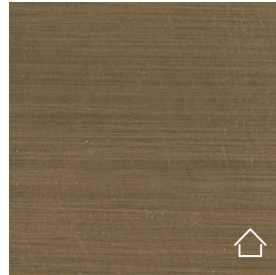

Ottone Brunito \
Bronzed Brass

Finiture cornice \

Frame finishes

Frassino \ *Ash*

SG
Anilina Beige \
Beige Aniline

SC
Biscotto \
Biscuit

HJ
Moka \
Moka

HK
Grigio Plumbeo \
Dark Grey