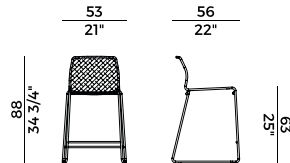

Collezione Vela \
Vela collection

Sedia, poltrona e lounge impilabili e sgabello nelle versioni indoor e outdoor. Struttura in tondino di metallo cromato o verniciato. Disponibile con intrecci in cordino nautico, sintetico, grezzo o pvc. Abbinamenti predefiniti di collezione.

Stackable chair and armchairs, and stool for indoor and outdoor. Frame in chrome-plated or painted metal rod. Available with nautical, synthetic, raw or PVC rope weaving. Default combinations as per collection.