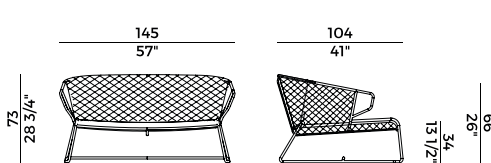

Collezione Vela \
Vela collection

Sedia, poltrona e lounge impilabili e sgabello nelle versioni indoor e outdoor. Struttura in tondino di metallo cromato o verniciato. Disponibile con intrecci in cordino nautico, sintetico, grezzo o pvc. Abbinamenti predefiniti di collezione.

Stackable chair and armchairs, and stool for indoor and outdoor. Frame in chrome-plated or painted metal rod. Available with nautical, synthetic, raw or PVC rope weaving. Default combinations as per collection.