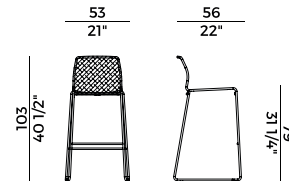

Collezione Vela \
Vela collection

Sedia, poltrona e lounge impilabili e sgabello nelle versioni indoor e outdoor. Struttura in tondino di metallo cromato o verniciato. Disponibile con intrecci in cordino nautico, sintetico, grezzo o pvc. Abbinamenti predefiniti di collezione.

Stackable chair and armchairs, and stool for indoor and outdoor. Frame in chrome-plated or painted metal rod. Available with nautical, synthetic, raw or PVC rope weaving. Default combinations as per collection.