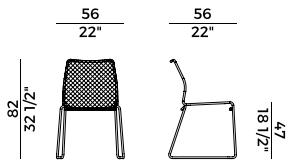

Collezione Vela \
Vela collection

Sedia, poltrona e lounge impilabili e sgabello nelle versioni indoor e outdoor. Struttura in tondino di metallo cromato o verniciato. Disponibile con intrecci in cordino nautico, sintetico, grezzo o pvc. Abbinamenti predefiniti di collezione.

Stackable chair and armchairs, and stool for indoor and outdoor. Frame in chrome-plated or painted metal rod. Available with nautical, synthetic, raw or PVC rope weaving. Default combinations as per collection.