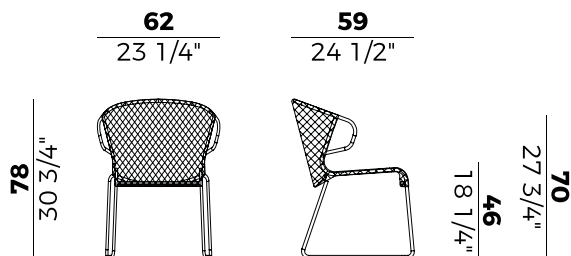

Abbinamenti predefiniti di collezione.

Stackable armchair for indoor and outdoor.

Frame in chrome-plated or painted metal rod.

Available with nautical, synthetic, raw or PVC rope weaving.

Default combinations as per collection.

Dimensioni \ *Dimensions*

STACKABILITY

×6

PACKAGING

4 x crt = m³ 0.45

gross weight - Kg 27

Finiture \ *Finishes*

Finiture struttura e intreccio \ *Frame and weaving finishes*