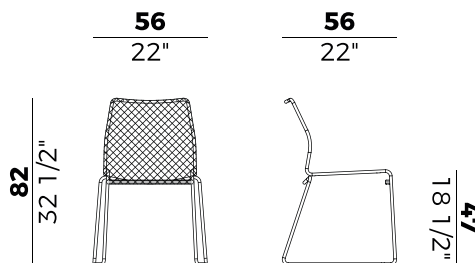

STACKABILITY

×6

PACKAGING

4 x crt = m³ 0.42

gross weight - Kg 23

Finiture \ *Finishes*

Finiture struttura e intreccio \ *Frame and weaving finishes*

Metallo \ *Metal*