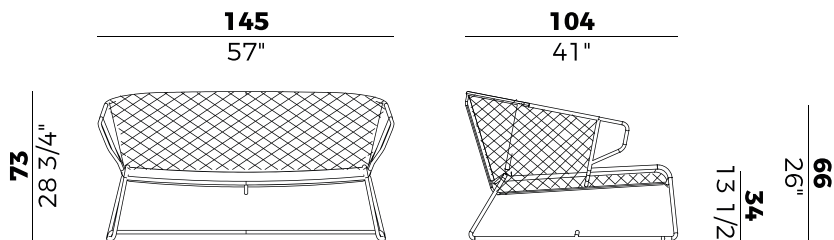

Informazioni tecniche \ *Technical information*

Descrizione tecnica \ *Technical description*

Divano nelle versioni indoor e outdoor.
Struttura in tondino di metallo verniciato.
Disponibile con intrecci in cordino
nautico, sintetico, grezzo o pvc.
Abbinamenti predefiniti di collezione.

*Sofa for indoor and outdoor.
Frame in painted metal rod.
Available with nautical, synthetic,
raw or PVC rope weaving.
Default combinations as per collection.*

Dimensioni \ *Dimensions*

PACKAGING

1 x crt = m³ 1.40

gross weight - Kg 29