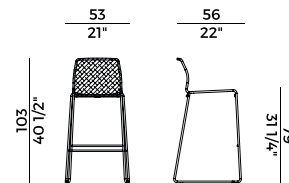

Available with nautical, synthetic, raw or PVC rope weaving.

Default combinations as per collection.

698 $\times 6$
sedia \ chair

698/P $\times 6$
poltrona \ armchair

698/LP $\times 4$
lounge \ lounge armchair

698/D
divano \ sofa

698/S
sgabello basso \ counterstool

698/A
sgabello alto \ barstool