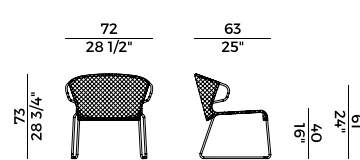

Available with nautical, synthetic, raw or PVC rope weaving.

Default combinations as per collection.

698 $\times 6$
sedia \ chair

698/P $\times 6$
poltrona \ armchair

698/LP $\times 4$
lounge \ lounge armchair

698/D
divano \ sofa

698/S
sgabello basso \ counterstool

698/A
sgabello alto \ barstool