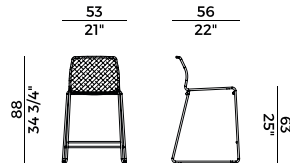

Available with nautical, synthetic, raw or PVC rope weaving.

Default combinations as per collection.

698 $\times 6$
sedia \ chair

698/P $\times 6$
poltrona \ armchair

698/LP $\times 4$
lounge \ lounge armchair

698/D
divano \ sofa

698/S
sgabello basso \ counterstool

698/A
sgabello alto \ barstool