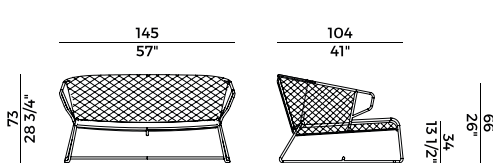

Available with nautical, synthetic, raw or PVC rope weaving.

Default combinations as per collection.

698 $\times 6$
sedia \ chair

698/P $\times 6$
poltrona \ armchair

698/LP $\times 4$
lounge \ lounge armchair

698/D
divano \ sofa

698/S
sgabello basso \ counterstool

698/A
sgabello alto \ barstool