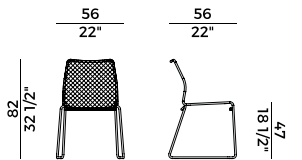

Disponibile con intrecci in cordino nautico, sintetico, grezzo o pvc.

Abbinamenti predefiniti di collezione.

Stackable chair and armchairs, and stool for indoor and outdoor.

Frame in chrome-plated or painted metal rod.

Available with nautical, synthetic, raw or PVC rope weaving.

Default combinations as per collection.

698 $\times 6$
sedia \ chair

698/P $\times 6$
poltrona \ armchair

698/LP $\times 4$
lounge \ lounge armchair