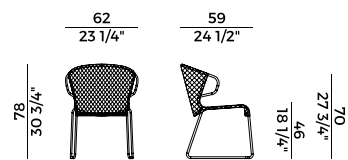

Disponibile con intrecci in cordino nautico, sintetico, grezzo o pvc.

Abbinamenti predefiniti di collezione.

Stackable chair and armchairs, and stool for indoor and outdoor.

Frame in chrome-plated or painted metal rod.

Available with nautical, synthetic, raw or PVC rope weaving.

Default combinations as per collection.

698 $\times 6$
sedia \ chair

698/P $\times 6$
poltrona \ armchair

698/LP $\times 4$
lounge \ lounge armchair