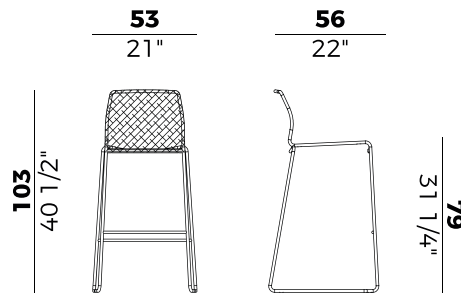

*Barstool for indoor and outdoor.
Frame in chrome-plated or painted metal rod.
Available with nautical, synthetic, raw or PVC rope weaving.
Default combinations as per collection.*

Dimensioni \ *Dimensions*