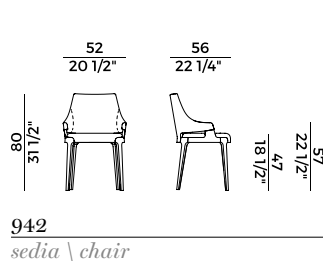

Collection of upholstered seats with ashwood or walnut frame composed of: Chairs, armchairs and tub chair; Tube chair padded in fire retardant polyurethane foam with four-star swivel central base in embossed black painted aluminum; Armchair, for outdoor use, with Iroko solid wood frame and back with painted metal frame woven in nautical rope or "Gassa" rope. Seat padded in polyurethane foam; Single and double stool with backrest; Single stool without backrest; Sofa and lounge chair with high backrest and sofa and lounge chair with low back; Swivel armchair upholstered polyurethane foam padding with detail of the armrest in Canaletto walnut or ash; Upholstered benches in different sizes with or without a table. Finishes and covers as per collection.