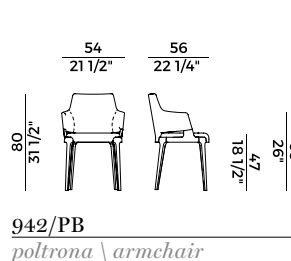

942/PB
poltrona \ armchair