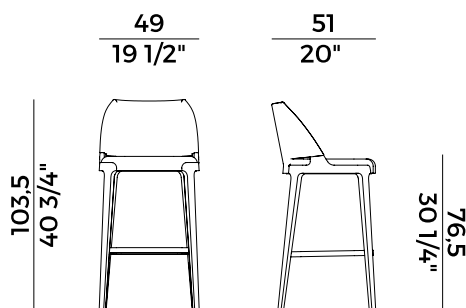

Informazioni tecniche \ *Technical information*

Descrizione tecnica \ *Technical description*

Sgabello imbottito, con struttura in frassino o in noce canaletto. Finiture e rivestimenti di collezione. Prodotto disponibile in versione bimaterica.

Upholstered stool with ashwood or walnut frame. Finishes and covers as per collection. Product available in bimaterial version.

Dimensioni \ *Dimensions*

Consumi stoffe \ *Fabric and leather requirements*

	FABRIC AND LEATHER REQUIREMENTS		FABRIC AND LEATHER REQUIREMENTS	
	x1	x2	x1	x2
H 140	ml 1,15	ml 1,60	yd 1.30	yd 1.80
H 130	ml 1,15	ml 1,60	yd 1.30	yd 1.80
LEATHER	m² 2,20		ft² 24	

BIMATERIAL

	1. OUTER BACKREST		2. SEAT AND BACKREST	
	x1	x2	x1	x2
H 140	ml 0,40	ml 0,80	ml 0,80	ml 1,60
H 130	ml 0,40	ml 0,80	ml 0,80	ml 1,60
LEATHER	m² 0,80		m² 1,50	

	1. OUTER BACKREST		2. SEAT AND BACKREST	
	x1	x2	x1	x2
H 140	yd 0.50	yd 0.90	yd 0.90	yd 1.80
H 130	yd 0.50	yd 0.90	yd 0.90	yd 1.80
LEATHER	ft² 9		ft² 17	

PACKAGING

1 x crt = m³ 0,31
gross weight - Kg 12,3