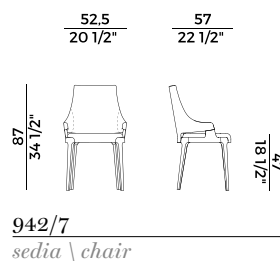

**Collezione Velis **
Velis collection

Collezione di sedute imbottite con struttura in frassino o in noce canaletto composta da:

Sedie, poltrone e poltrona pozzetto;
Poltroncina a pozzetto imbottita in poliuretano espanso ignifugo con base centrale girevole a quattro razze in alluminio verniciato nero gofrato;
Poltroncina per utilizzo outdoor, con struttura in legno massello di Iroko e schienale con struttura in metallo verniciato intrecciato in corda nautica o cordino "Gassa". Seduta imbottita in poliuretano espanso;
Sgabello singolo e doppio con schienale;
Sgabello singolo senza schienale;
Divano e poltrona lounge con schienale alto e divano e poltrona lounge con schienale basso;
Poltrona lounge girevole imbottita in poliuretano espanso con dettaglio del bracciolo in noce canaletto o frassino;
Panche imbottite in differenti dimensioni con o senza tavolino.
Finiture e rivestimenti di collezione.

Collection of upholstered seats with ashwood or walnut frame composed of: Chairs, armchairs and tub chair; Tube chair padded in fire retardant polyurethane foam with four-star swivel central base in embossed black painted aluminum; Armchair, for outdoor use, with Iroko solid wood frame and back with painted metal frame woven in nautical rope or "Gassa" rope. Seat padded in polyurethane foam; Single and double stool with backrest; Single stool without backrest; Sofa and lounge chair with high backrest and sofa and lounge chair with low back; Swivel armchair upholstered polyurethane foam padding with detail of the armrest in Canaletto walnut or ash; Upholstered benches in different sizes with or without a table. Finishes and covers as per collection.