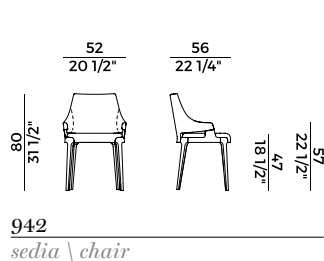

942/7
sedia \ chair

Collection of upholstered seats with ashwood or walnut frame composed of: Chairs, armchairs and tub chair; Tube chair padded in fire retardant polyurethane foam with four-star swivel central base in embossed black painted aluminum; Armchair, for outdoor use, with Iroko solid wood frame and back with painted metal frame woven in nautical rope or "Gassa" rope. Seat padded in polyurethane foam; Single and double stool with backrest; Single stool without backrest; Sofa and lounge chair with high backrest and sofa and lounge chair with low back; Swivel armchair upholstered polyurethane foam padding with detail of the armrest in Canaletto walnut or ash; Upholstered benches in different sizes with or without a table. Finishes and covers as per collection.

942
sedia \ chair