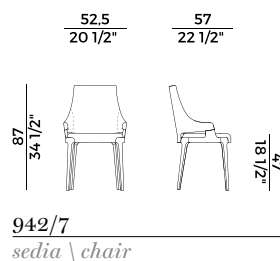

942/7
sedia \ chair