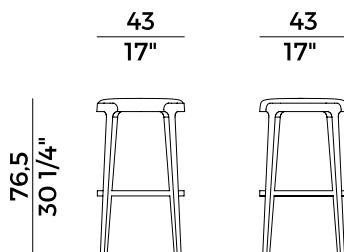

Informazioni tecniche \ *Technical information*

Descrizione tecnica \ *Technical description*

Sgabello imbottito, con struttura in frassino o in noce canaletto. Finiture e rivestimenti di collezione.

Upholstered stool with ashwood or walnut frame. Finishes and covers as per collection.

Dimensioni \ *Dimensions*

Consumi stoffe \ *Fabric and leather requirements*

	FABRIC AND LEATHER REQUIREMENTS		FABRIC AND LEATHER REQUIREMENTS	
	x1	x2	x1	x2
H 140	ml 0,40	ml 0,70	yd 0,45	yd 0,80
H 130	ml 0,40	ml 0,70	yd 0,45	yd 0,80
LEATHER	m² 0,80		LEATHER ft² 9	

PACKAGING

1 x crt = m³ 0,21
gross weight - Kg 8,4