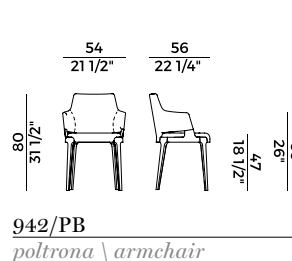

**Collezione Velis **
Velis collection

Collezione di sedute imbottite con struttura in frassino o in noce canaletto composta da:

Sedie, poltrone e poltrona pozzetto;
Poltroncina a pozzetto imbottita in poliuretano espanso ignifugo con base centrale girevole a quattro razze in alluminio verniciato nero gofrato;
Poltroncina per utilizzo outdoor, con struttura in legno massello di Iroko e schienale con struttura in metallo verniciato intrecciato in corda nautica o cordino "Gassa". Seduta imbottita in poliuretano espanso;
Sgabello singolo e doppio con schienale;
Sgabello singolo senza schienale;
Divano e poltrona lounge con schienale alto e divano e poltrona lounge con schienale basso;
Poltrona lounge girevole imbottita in poliuretano espanso con dettaglio del bracciolo in noce canaletto o frassino;
Panche imbottite in differenti dimensioni con o senza tavolino.
Finiture e rivestimenti di collezione.

Collection of upholstered seats with ashwood or walnut frame composed of: Chairs, armchairs and tub chair; Tube chair padded in fire retardant polyurethane foam with four-star swivel central base in embossed black painted aluminum; Armchair, for outdoor use, with Iroko solid wood frame and back with painted metal frame woven in nautical rope or "Gassa" rope. Seat padded in polyurethane foam; Single and double stool with backrest; Single stool without backrest; Sofa and lounge chair with high backrest and sofa and lounge chair with low back; Swivel armchair upholstered polyurethane foam padding with detail of the armrest in Canaletto walnut or ash; Upholstered benches in different sizes with or without a table. Finishes and covers as per collection.