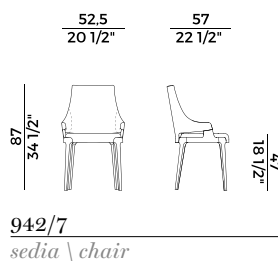

**Collezione Velis **
Velis collection

Collezione di sedute imbottite con struttura in frassino o in noce canaletto composta da:

Sedie, poltrone e poltrona pozzetto;
Poltroncina a pozzetto imbottita in poliuretano espanso ignifugo con base centrale girevole a quattro razze in alluminio verniciato nero gofrato;
Poltroncina per utilizzo outdoor, con struttura in legno massello di Iroko e schienale con struttura in metallo verniciato intrecciato in corda nautica o cordino "Gassa". Seduta imbottita in poliuretano espanso;
Sgabello singolo e doppio con schienale;
Sgabello singolo senza schienale;
Divano e poltrona lounge con schienale alto e divano e poltrona lounge con schienale basso;
Poltrona lounge girevole imbottita in poliuretano espanso con dettaglio del bracciolo in noce canaletto o frassino;
Panche imbottite in differenti dimensioni con o senza tavolino.
Finiture e rivestimenti di collezione.

Collection of upholstered seats with ashwood or walnut frame composed of: Chairs, armchairs and tub chair; Tube chair padded in fire retardant polyurethane foam with four-star swivel central base in embossed black painted aluminum; Armchair, for outdoor use, with Iroko solid wood frame and back with painted metal frame woven in nautical rope or "Gassa" rope. Seat padded in polyurethane foam; Single and double stool with backrest; Single stool without backrest; Sofa and lounge chair with high backrest and sofa and lounge chair with low back; Swivel armchair upholstered polyurethane foam padding with detail of the armrest in Canaletto walnut or ash; Upholstered benches in different sizes with or without a table. Finishes and covers as per collection.