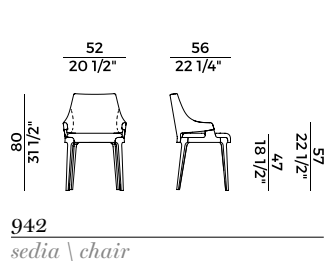

Collection of upholstered seats with ashwood or walnut frame composed of: Chairs, armchairs and tub chair; Tube chair padded in fire retardant polyurethane foam with four-star swivel central base in embossed black painted aluminum; Armchair, for outdoor use, with Iroko solid wood frame and back with painted metal frame woven in nautical rope or "Gassa" rope. Seat padded in polyurethane foam; Single and double stool with backrest; Single stool without backrest; Sofa and lounge chair with high backrest and sofa and lounge chair with low back; Swivel armchair upholstered polyurethane foam padding with detail of the armrest in Canaletto walnut or ash; Upholstered benches in different sizes with or without a table. Finishes and covers as per collection.