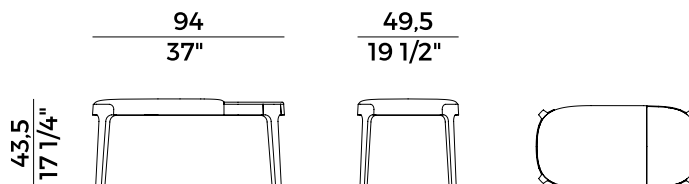

Informazioni tecniche \ *Technical information*

Descrizione tecnica \ *Technical description*

Panca imbottita con tavolino.
Struttura in frassino o in noce canaletto.
Finiture e rivestimenti di collezione.

*Upholstered bench with a table.
Ashwood or walnut frame.
Finishes and covers as per collection.*

Dimensioni \ *Dimensions*

Consumi stoffe \ *Fabric and leather requirements*

	FABRIC AND LEATHER REQUIREMENTS			FABRIC AND LEATHER REQUIREMENTS	
	x1	x2		x1	x2
H 140	ml 0,70	ml 1,40	H 140	yd 0.80	yd 1.55
H 130	ml 0,70	ml 1,40	H 130	yd 0.80	yd 1.55
LEATHER	m² 1,00		LEATHER	ft² 11	

PACKAGING

1 x crt = m³ 0.39

gross weight - Kg 15,5