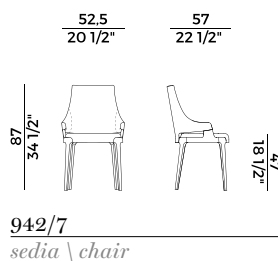

942/7
sedia \ chair