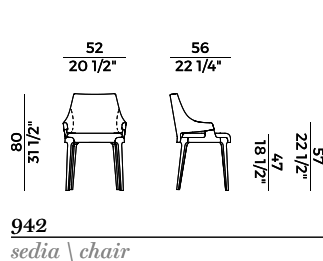

Collection of upholstered seats with ashwood or walnut frame composed of: Chairs, armchairs and tub chair; Tube chair padded in fire retardant polyurethane foam with four-star swivel central base in embossed black painted aluminum; Armchair, for outdoor use, with Iroko solid wood frame and back with painted metal frame woven in nautical rope or "Gassa" rope. Seat padded in polyurethane foam; Single and double stool with backrest; Single stool without backrest; Sofa and lounge chair with high backrest and sofa and lounge chair with low back; Swivel armchair upholstered polyurethane foam padding with detail of the armrest in Canaletto walnut or ash; Upholstered benches in different sizes with or without a table. Finishes and covers as per collection.