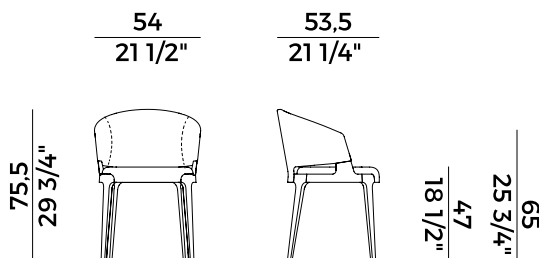

Informazioni tecniche \ *Technical information*

Descrizione tecnica \ *Technical description*

Poltrona pozzetto imbottita con struttura in frassino o in noce canaletto. Finiture e rivestimenti di collezione. Prodotto disponibile in versione bimaterica.

Upholstered tub armchair with ash-wood or walnut frame. Finishes and covers as per collection. Product available in bimaterial version.

Dimensioni \ *Dimensions*

Consumi stoffe \ *Fabric and leather requirements*

	FABRIC AND LEATHER REQUIREMENTS		FABRIC AND LEATHER REQUIREMENTS	
	x1	x2	x1	x2
H 140	ml 1,55	ml 2,40	yd 1.70	yd 2.65
H 130	ml 1,55	ml 2,40	yd 1.70	yd 2.65
LEATHER	m² 3,50		ft² 38	

BIMATERIAL

	1. OUTER BACKREST		2. SEAT AND BACKREST	
	x1	x2	x1	x2
H 140	ml 0,55	ml 1,00	ml 1,00	ml 1,50
H 130	ml 0,55	ml 1,00	ml 1,00	ml 1,50
LEATHER	m² 0,85		m² 1,90	

	1. OUTER BACKREST		2. SEAT AND BACKREST	
	x1	x2	x1	x2
H 140	yd 0.65	yd 1.10	yd 1.10	yd 1.65
H 130	yd 0.65	yd 1.10	yd 1.10	yd 1.65
LEATHER	ft² 10		ft² 21	

PACKAGING

1 x crt = m³ 0,28
gross weight - Kg 11,2