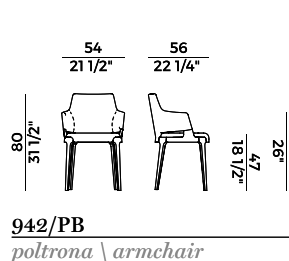

**Collezione Velis **
Velis collection

Collezione di sedute imbottite con struttura in frassino o in noce canaletto composta da:

Sedie, poltrone e poltrona pozzetto;
Poltroncina a pozzetto imbottita in poliuretano espanso ignifugo con base centrale girevole a quattro razze in alluminio verniciato nero gofrato;
Poltroncina per utilizzo outdoor, con struttura in legno massello di Iroko e schienale con struttura in metallo verniciato intrecciato in corda nautica o cordino "Gassa". Seduta imbottita in poliuretano espanso;
Sgabello singolo e doppio con schienale;
Sgabello singolo senza schienale;
Divano e poltrona lounge con schienale alto e divano e poltrona lounge con schienale basso;
Poltrona lounge girevole imbottita in poliuretano espanso con dettaglio del bracciolo in noce canaletto o frassino;
Panche imbottite in differenti dimensioni con o senza tavolino.
Finiture e rivestimenti di collezione.

Collection of upholstered seats with ashwood or walnut frame composed of: Chairs, armchairs and tub chair; Tube chair padded in fire retardant polyurethane foam with four-star swivel central base in embossed black painted aluminum; Armchair, for outdoor use, with Iroko solid wood frame and back with painted metal frame woven in nautical rope or "Gassa" rope. Seat padded in polyurethane foam; Single and double stool with backrest; Single stool without backrest; Sofa and lounge chair with high backrest and sofa and lounge chair with low back; Swivel armchair upholstered polyurethane foam padding with detail of the armrest in Canaletto walnut or ash; Upholstered benches in different sizes with or without a table. Finishes and covers as per collection.