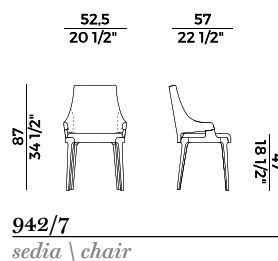

**Collezione Velis **
Velis collection

Collezione di sedute imbottite con struttura in frassino o in noce canaletto composta da:

Sedie, poltrone e poltrona pozzetto;
Poltroncina a pozzetto imbottita in poliuretano espanso ignifugo con base centrale girevole a quattro razze in alluminio verniciato nero gofrato;
Poltroncina per utilizzo outdoor, con struttura in legno massello di Iroko e schienale con struttura in metallo verniciato intrecciato in corda nautica o cordino "Gassa". Seduta imbottita in poliuretano espanso;
Sgabello singolo e doppio con schienale;
Sgabello singolo senza schienale;
Divano e poltrona lounge con schienale alto e divano e poltrona lounge con schienale basso;
Poltrona lounge girevole imbottita in poliuretano espanso con dettaglio del bracciolo in noce canaletto o frassino;
Panche imbottite in differenti dimensioni con o senza tavolino.
Finiture e rivestimenti di collezione.

Collection of upholstered seats with ashwood or walnut frame composed of: Chairs, armchairs and tub chair; Tube chair padded in fire retardant polyurethane foam with four-star swivel central base in embossed black painted aluminum; Armchair, for outdoor use, with Iroko solid wood frame and back with painted metal frame woven in nautical rope or "Gassa" rope. Seat padded in polyurethane foam; Single and double stool with backrest; Single stool without backrest; Sofa and lounge chair with high backrest and sofa and lounge chair with low back; Swivel armchair upholstered polyurethane foam padding with detail of the armrest in Canaletto walnut or ash; Upholstered benches in different sizes with or without a table. Finishes and covers as per collection.