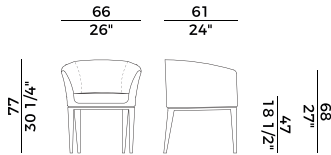

**Collezione Venus **
Venus collection

Collezione di sedute imbottite con struttura in faggio composta da: poltrona, lounge, pouf e divano imbottiti in poliuretano espanso ignifugo. Finiture e rivestimenti di collezione.

Collection of upholstered seats with beech frame composed of: upholstered armchairs, pouf and sofa with fire retardant polyurethane foam padding. Finishes and covers as per collection.

757/P
poltrona \ armchair