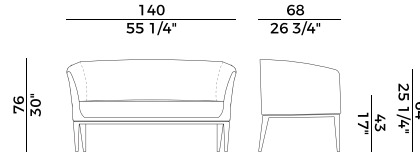

757/D2
divano \ sofa