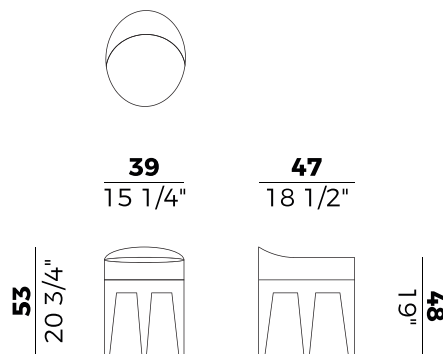

Dimensioni \ *Dimensions*

Consumi stoffe \ *Fabric and leather requirements*

	FABRIC AND LEATHER REQUIREMENTS		FABRIC AND LEATHER REQUIREMENTS	
	x1	x2	x1	x2
H 140	ml 0,70	ml 1,00	yd 0.90	yd 1.10
H 130	ml 0,70	ml 1,00	yd 0.90	yd 1.10
LEATHER	m ² 0,90		ft ² 9	

PACKAGING	
2 × crt = m ³ 0.26	
gross weight - Kg 14	

Finiture \ *Finishes*

Finiture struttura \

Frame finishes

Faggio \ *Beech*

BV
Tinto Anilina Beige \
Beige Aniline Stained

UD
Tinto Biscotto \
Biscuit Stained