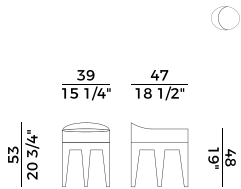

757/O
pouf \ pouf