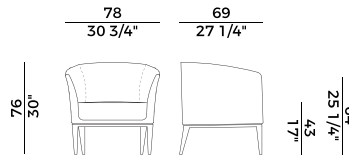

757/PB
lounge \ lounge armchair