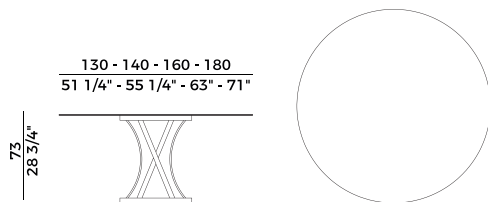

Collezione Volcano \
Volcano collection

Tavolo tondo a base centrale con struttura in legno massello di rovere curvato.
Piano in vetro.
Finiture di collezione.

*Round table with central base and frame in curved solid oak.
Glass top.
Finishes as per collection.*

836/TC
tavolo \ table