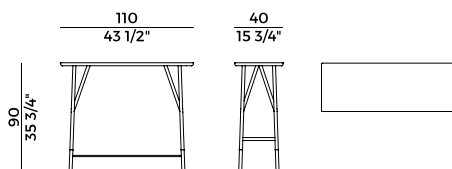

As an option for the desk, a drawer under the top in the same finish as the desk.

889/SCR

scrittoio \ writing desk

889/CS

consolle a muro \ wall consolle

889/CSF

consolle \ consolle