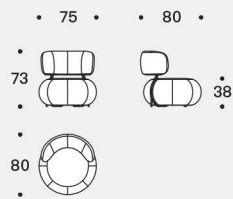

Poltroncina Baby Geo / Little armchair Baby Geo