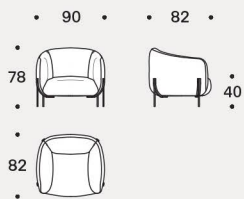

Poltrona / Armchair