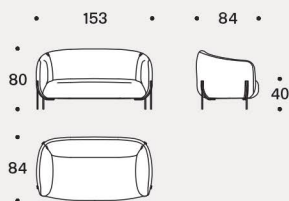

Divano / Sofa