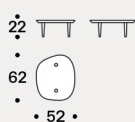

Tavolino PICCOLO - basso e alto / SMALL coffee table - low and high