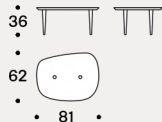

Struttura

Gambe in legno massello di forma troncoconica in noce canaletto con finitura naturale e tappo antisdrucchiolo. Il top, h 30mm, è in multistrato impiallacciato in noce canaletto con finitura naturale, bordi a taglio inclinato ed è dotato di due fori dal diametro di 40mm.

[En] — New Song complements with a contained size and an organic shape, featuring rounded lines that are in perfect harmony with the surrounding space, becoming an elegant yet discreet presence.

It is a small table with a minimal look, a compositional unit that can be linked endlessly using the two holes on the surface and the dual characteristics of height and size. Each piece is autonomous in terms of shape and function and can be used individually. Multiple tables can be arranged to create a symphony of shapes for more complex compositions and original uses.

The surfaces emit the warm notes of walnut wood with a natural finish, the edges are curved and visibly thick, and the legs are made of solid wood.

Structure

Legs in solid wood with truncated cone shape in walnut with natural finish and non-sliding plug. Top, h 30mm, is in veneered plywood in walnut with natural finish, inclined cutting edges and it's provided with two holes diameter 40mm.

Tavolino PICCOLO - basso e alto / SMALL coffee table - low and high

Tavolino GRANDE - basso e alto / LARGE coffee table - low and high

Finitura piani / Top table finish

1

1 Noce canaletto / Walnut veneer / Bois de noyer / Nogal canaletto