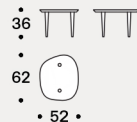

Tavolino PICCOLO - basso e alto / SMALL coffee table - low and high