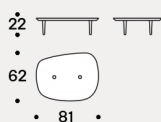

Struttura

Gambe in legno massello di forma troncoconica in noce canaletto con finitura naturale e tappo antisdrucchiolo. Il top, h 30mm, è in multistrato impiallacciato in noce canaletto con finitura naturale, bordi a taglio inclinato ed è dotato di due fori dal diametro di 40mm.

[En] — New Song complements with a contained size and an organic shape, featuring rounded lines that are in perfect harmony with the surrounding space, becoming an elegant yet discreet presence.

It is a small table with a minimal look, a compositional unit that can be linked endlessly using the two holes on the surface and the dual characteristics of height and size. Each piece is autonomous in terms of shape and function and can be used individually. Multiple tables can be arranged to create a symphony of shapes for more complex compositions and original uses.

The surfaces emit the warm notes of walnut wood with a natural finish, the edges are curved and visibly thick, and the legs are made of solid wood.

Structure

Legs in solid wood with truncated cone shape in walnut with natural finish and non-sliding plug. Top, h 30mm, is in veneered plywood in walnut with natural finish, inclined cutting edges and it's provided with two holes diameter 40mm.

Tavolino PICCOLO - basso e alto / SMALL coffee table - low and high

Tavolino GRANDE - basso e alto / LARGE coffee table - low and high

Finitura piani / Top table finish

1

1 Noce canaletto / Walnut veneer / Bois de noyer / Nogal canaletto