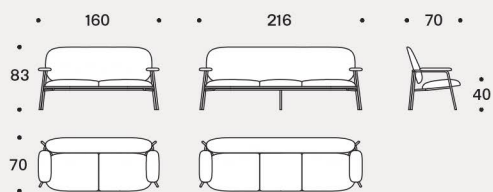

Divani / Sofas

Finitura struttura opaca / Matt frame finish

1

1 Nero / Black / Noir / Negro