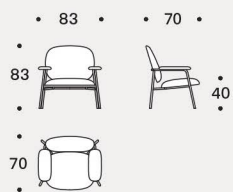

Poltrona / Armchair