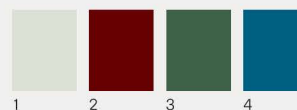

[En] — A new piece has been added to the Ziggy collection: the Ziggy XL low table with its charming barrel shape. It is suitable for outdoor use.

Ziggy XL is a highly versatile low table with an appealing and relaxed palette (it comes in 4 hues: red, blue, grey and olive green). It boasts an elegant finish with its light Thala beige top and the lower woven shelf in navy cord marl.

Tavolino - botte / Low table - barrel

Finitura struttura / Frame finish

1 Grigio / Grey / Gris / Gris
2 Rosso / Red / Rouge / Rojo
3 Verde Oliva / Olive Green / Vert Olive / Verde oliva

4 Azzurro / Blue / Blue / Azul
5 Marmo Thala beige