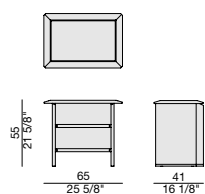

TAMOK NIGHT 2

Design G. & O. Buratti

COMODINO | NIGHT STAND

2019

Comodino a due cassetti in noce canaletta con profili in massello e piano in legno, in marmo o in Rock. Spalle con piedino in ottone bronzato spazzolato.

Night table with two drawers in canaletta walnut with top in wood, marble or Rock and solid canaletta walnut edges. Sides with feet in bronzed brushed brass.

Nachttisch mit zwei Schubladen aus Nussbaum Canaletta mit Platte aus Holz, Marmor oder Rock und massivem Nussbaum Canaletta. Seiten mit gebürstetem, bronziertem Messingfuß.

Table de nuit avec deux tiroirs en noyer canaletta massif avec plateau en bois, marbre ou Rock et profils en noyer canaletta massif. Côtés avec pied en cuivre bronzé brossé.

Mesa de noche de dos cajones con bordes de madera maciza y tapa de madera, de mármol o de Rock. Laterales con pies en latón bronceado cepillado.