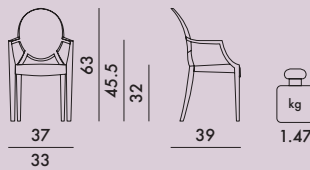

MATERIAL

Transparent or mass-dyed polycarbonate

N2855

Choose the color of your Lou Lou Ghost

TRANSPARENT

B4
Crystal

Y2
Pink

Y5
Light
blue

Choose the font for your name

a MATILDE b *Matilde* c Matilde

Choose the color for your name

For delivery times, please see the procedure

2855

TRANSPARENT

22
Crystal
Drawing

44
Crystal
Dinosaur

11
Crystal
Heart

33
Yellow
Sun

TRANSPARENT

66
Pink
Princess

88
Pink
It's a girl

77
Light blue
It's a boy

55
Light blue
Prince

EN 1728:2000
EN 1729-2:2006
Chairs for schools
5.3.1

Level reached
Defect free

N2855

1

2.7

0.102

39X67X39

2855

1

2.7

0.102

39X67X39