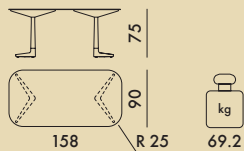

4124

OUTDOOR

Rectangular glass top

4125

OUTDOOR

Rectangular stoneware top with marble finish