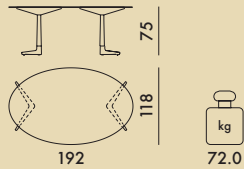

MULTIPLO XL 2016

Design Antonio Citterio

reddot award 2017
winner

4084

INDOOR

Oval stoneware top with marble finish

4085

OUTDOOR

Oval glass top

4123

OUTDOOR

Rectangular stoneware top with marble finish