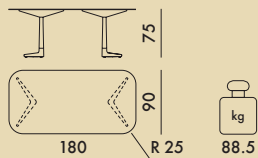

4126

OUTDOOR

Rectangular glass top

4160

INDOOR

Rectangular stoneware top with marble finish