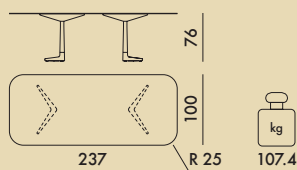

STRUCTURE

Matte painted die-cast aluminium