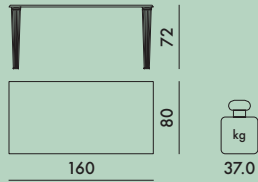

TOPTOP 2007

Design Philippe Starck with Eugeni Quitllet

4245

Lacquered top