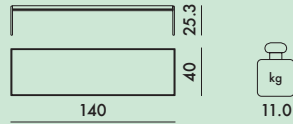

TRAYS 2002

Design Piero Lissoni

4410

4412

4414

FRAME

Chrome-plated steel

SHELVES

Batch-dyed PMMA

4410 - 4414

EN 1730:00

reached level

6.5 (maximum level) 3

6.3 (maximum level) 3

Model	Quantity	Weight (kg)	Volume (cm³)	Dimensions (cm)
4410	1	6.43	0.042	98X8X54
4412	1	10.25	0.066	92X8X89
4414	1	12.5	0.076	157X9X54