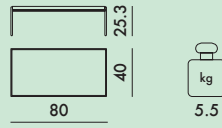

TRAYS 2002

Design Piero Lissoni

4410

4412

4414

FRAME

Chrome-plated steel

SHELVES

Batch-dyed PMMA

4410 - 4414

EN 1730:00

reached level

6.5 (maximum level) 3

6.3 (maximum level) 3

Model	Quantity	Weight (kg)	Volume (cm³)	Dimensions (cm)
4410	1	6.43	0.042	98X8X54
4412	1	10.25	0.066	92X8X89
4414	1	12.5	0.076	157X9X54