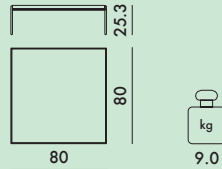

TRAYS 2002

Design Piero Lissoni

4410

4412

4414

FRAME

Chrome-plated steel

SHELVES

Batch-dyed PMMA

4410 - 4414

EN 1730:00

reached level

6.5 (maximum level) 3

6.3 (maximum level) 3

Model	Quantity	Weight (kg)	Volume (cm³)	Dimensions (cm)
4410	1	6.43	0.042	98X8X54
4412	1	10.25	0.066	92X8X89
4414	1	12.5	0.076	157X9X54