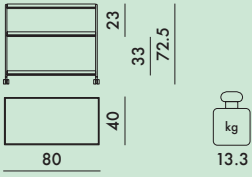

4416

4418

**FRAME**

Chrome-plated steel

**SHELVES**

Batch-dyed PMMA

4416	1	14.8	0.109	86X24X53
4418	1	33.2	0.224	174X28X46

4416	reached level
UNI 8606/84	(maximum level) 3
UNI 8600/84	(maximum level) 3