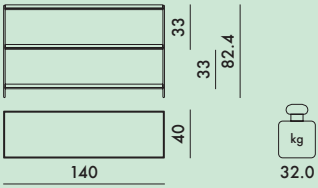

4416

4418

**FRAME**

Chrome-plated steel

**SHELVES**

Batch-dyed PMMA

4416	1	14.8	0.109	86X24X53
4418	1	33.2	0.224	174X28X46

4416	reached level
UNI 8606/84	(maximum level) 3
UNI 8600/84	(maximum level) 3