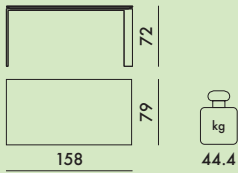

FOUR 2005

Design Ferruccio Laviani

4522

4502
Soft touch