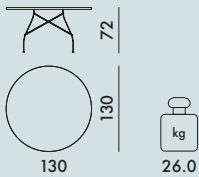

4561
Polyester lacquered top
Chrome-plated steel frame

4568
Polyester lacquered top
Gold-plated steel frame

4571
Laminated top
Chrome-plated steel frame