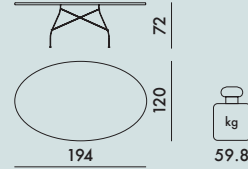

4572
Glass top
Chrome-plated steel frame

4579
Glass top
Gold-plated steel frame