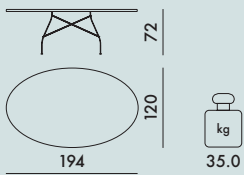

4562
Polyester lacquered top
Chrome-plated steel frame

4569
Polyester lacquered top
Gold-plated steel frame