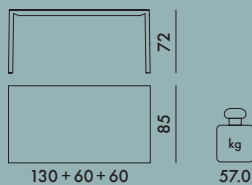

ZOOM EXTENSION TABLE 2014

Design Piero Lissoni

4776

4777

4778

FRAME

Matte painted aluminium

TOP

Back-painted tempered glass

4776/4777/4778

03
White

4776/4778

09
Black

EN 1730:2000	level reached
6.2	3
6.3	3
6.4	3
6.6	3
6.7	Compliant
6.8	1

Model	Quantity	Weight (kg)	Volume (m³)	Dimensions (cm)
4776	1	47.4	0.329	132.5X31X80
4777	1	68.2	0.437	147.5X31X95.5
4778	1	76.4	0.519	178X31X94