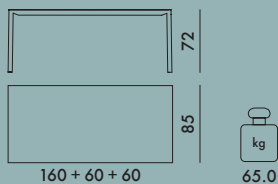

ZOOM EXTENSION TABLE 2014

Design Piero Lissoni

4776

4777

4778

FRAME

Matte painted aluminium

TOP

Back-painted tempered glass

4776/4777/4778

03
White

4776/4778

09
Black

EN 1730:2000	level reached
6.2	3
6.3	3
6.4	3
6.6	3
6.7	Compliant
6.8	1

Model	Quantity	Weight (kg)	Volume (m³)	Dimensions (cm)
4776	1	47.4	0.329	132.5X31X80
4777	1	68.2	0.437	147.5X31X95.5
4778	1	76.4	0.519	178X31X94