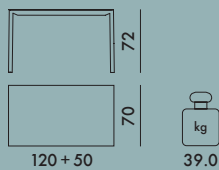

ZOOM EXTENSION TABLE 2014

Design Piero Lissoni

4776

4777

4778

FRAME

Matte painted aluminium

TOP

Back-painted tempered glass

4776/4777/4778

03
White

4776/4778

09
Black

EN 1730:2000	level reached
6.2	3
6.3	3
6.4	3
6.6	3
6.7	Compliant
6.8	1

Model	Quantity	Weight (kg)	Volume (m³)	Dimensions (cm)
4776	1	47.4	0.329	132.5X31X80
4777	1	68.2	0.437	147.5X31X95.5
4778	1	76.4	0.519	178X31X94