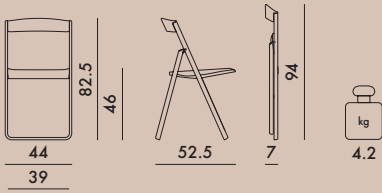

HONEYCOMB 2008

Design Alberto Meda

4818

FRAME

Matte anodised aluminium

SEAT AND BACKREST

Transparent or batch-dyed polycarbonate

TRANSPARENTS

B4
Crystal

J1
Smoke
grey

J5
Light
blue

MAT

E5
Glossy
white