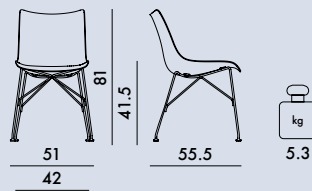

# P/WOOD 2019

Design Philippe Starck

**4911**  
Basic Veneer  
**4912**  
Slatted Ash

**5911**  
Basic Veneer  
**5912**  
Slatted Ash

**Basic Veneer**

**Slatted Ash**

**SEAT**

Curved 3D wood

**FRAME**

Chrome-plated or painted steel

discover  
Smart Wood Collection

	level achieved
EN 1022:2005	Compliant
EN 16139:2013+AC 2013	Compliant
EN 1728:2012+AC 2013	
6.4	L2
6.5	L2
6.6	L2
6.17	L2
6.18	L2
6.24	L2
6.25	L2

<b>4911/4912</b>	1	7.9	0.265	53X57X88
<b>5911/5912</b>	1	7.9	0.265	53X57X88