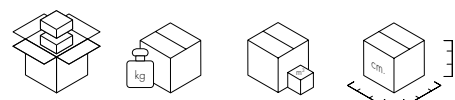

4911/4912	1	7.9	0.265	53X57X88
5911/5912	1	7.9	0.265	53X57X88