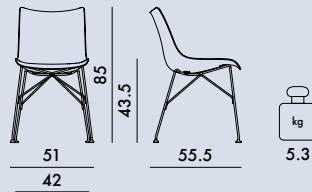

# P/WOOD 2019

Design Philippe Starck

**4911**  
Basic Veneer  
**4912**  
Slatted Ash

**5911**  
Basic Veneer  
**5912**  
Slatted Ash

**Basic Veneer**

**Slatted Ash**

**SEAT**

Curved 3D wood

<b>4911/4912</b>	1	7.9	0.265	53X57X88
<b>5911/5912</b>	1	7.9	0.265	53X57X88