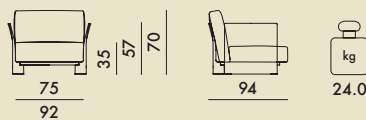

POP MISSONI 2007

Design Piero Lissoni with Carlo Tamborini

6051

Transparent frame

6251

Black frame

FRAME

Transparent or batch-dyed polycarbonate

Transparent Black

SEAT AND BACKREST

Goose down and flock cushions