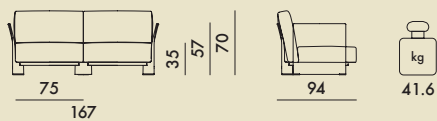

6252

Black frame

6053

Transparent frame