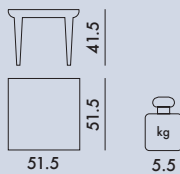

6080

MATERIAL

Smooth batch-dyed polyethylene