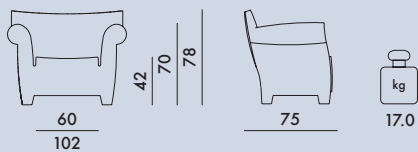

BUBBLE CLUB 2000

Design Philippe Starck

Compasso D'Oro 2001

6050

6070

6080

MATERIAL

Smooth batch-dyed polyethylene

	level achieved	
	armchair	sofa
EN 15373:2007		
5.1	Compliant	Compliant
5.2	Compliant	Compliant
Attachment A para. A.2	3	3
EN 1728:2000		
6.2.1	3	3
6.2.2	3	3
6.5	3	3
6.6	3	3
6.7	3	-
6.15	3	-
maximum level=3		

6050	1	41.2	1.181	192X75X82
6070	1	25.0	0.657	104X77X82
6080	1	6.5	0.124	53X44X53