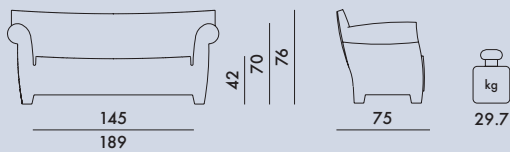

BUBBLE CLUB 2000

Design Philippe Starck

Compasso D'Oro 2001

6050

6070

6080

MATERIAL

Smooth batch-dyed polyethylene

	level achieved	
	armchair	sofa
EN 15373:2007		
5.1	Compliant	Compliant
5.2	Compliant	Compliant
Attachment A para. A.2	3	3
EN 1728:2000		
6.2.1	3	3
6.2.2	3	3
6.5	3	3
6.6	3	3
6.7	3	-
6.15	3	-
maximum level=3		

6050	1	41.2	1.181	192X75X82
6070	1	25.0	0.657	104X77X82
6080	1	6.5	0.124	53X44X53