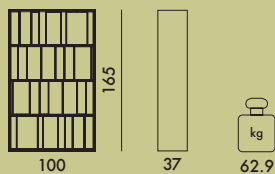

8012

FRAME

Veneered lacquered chipboard

DIVIDERS

Transparent or batch-dyed PMMA

TRANSPARENT

04
White
Crystal

05
White
Smoke

EN 14749:2005

	level reached
6.1	Compliant
6.6	Compliant
UNI 8606:1984	(maximum level) 5