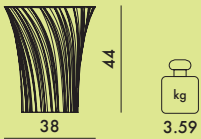

8818 Stool

MATERIAL

Transparent or coloured PMMA mass-dyed