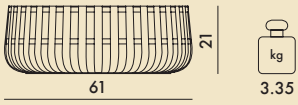

PANIER 2006

Design Ronan & Erwan Bouroullec

8860

MATERIAL

Transparent or batch-dyed polycarbonate

TRANSPARENT

B4
Crystal

X1
Dark
grey

X5
Dark
green

X7
Brown