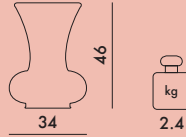

LA BOHÈME 2001

Design Philippe Starck

8882
Stool

8883
Stoll

8872
Vase

8873
Vase

MATERIAL

Transparent or batch-dyed polycarbonate

TRANSPARENT

B4
Crystal

V4
Purple

V5
Red

8882	1	3.3	0.062	35X49X36
8883	1	3.3	0.062	35X49X36
8872	1	2.9	0.062	35X49X36
8873	1	2.9	0.062	35X49X36

reached level

6.2.1 _____ 4

298 6.7 _____ (maximum level) 5