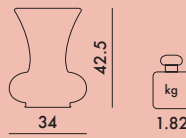

LA BOHÈME 2001

Design Philippe Starck

8882
Stool

8883
Stoll

8872
Vase

8873
Vase

MATERIAL

Transparent or batch-dyed polycarbonate

TRANSPARENT

B4
Crystal

V4
Purple

V5
Red

8882	1	3.3	0.062	35X49X36
8883	1	3.3	0.062	35X49X36
8872	1	2.9	0.062	35X49X36
8873	1	2.9	0.062	35X49X36

reached level

6.2.1 _____ 4

298 6.7 _____ (maximum level) 5