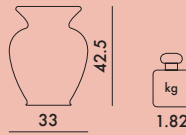

LA BOHÈME 2001

Design Philippe Starck

8882
Stool

8883
Stoll

8872
Vase

8873
Vase

MATERIAL

Transparent or batch-dyed polycarbonate

TRANSPARENT

B4
Crystal

V4
Purple

V5
Red

8882	1	3.3	0.062	35X49X36
8883	1	3.3	0.062	35X49X36
8872	1	2.9	0.062	35X49X36
8873	1	2.9	0.062	35X49X36

reached level

6.2.1 _____ 4

298 6.7 _____ (maximum level) 5