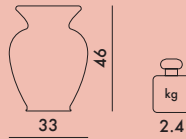

LA BOHÈME 2001

Design Philippe Starck

8882
Stool

8883
Stoll

8872
Vase

8873
Vase

MATERIAL

Transparent or batch-dyed polycarbonate

TRANSPARENT

B4
Crystal

V4
Purple

V5
Red

8882	1	3.3	0.062	35X49X36
8883	1	3.3	0.062	35X49X36
8872	1	2.9	0.062	35X49X36
8873	1	2.9	0.062	35X49X36

reached level

6.2.1 _____ 4

298 6.7 _____ (maximum level) 5