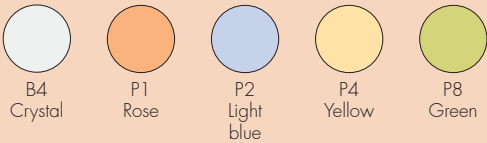

9040/9041

9045/9046

ROSETTE

Chrome-plated steel

DIFFUSER

Transparent or batch-dyed polycarbonate

TRANSPARENT

MAT

Alternative sources: E14 max 28W Halo, E14 max 5W Led

JJ11

One E14 5W Led light bulb

Cannot be sold separately from 9040/9045/9041/9046

ph. Rui Teixeira

9040/9041	1	0.76	0.011	28X22X18
9045/9046	1	0.77	0.011	28X22X18