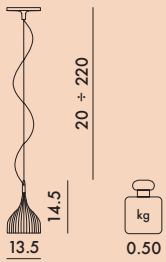

9040/9041

9045/9046

ROSETTE

Chrome-plated steel

DIFFUSER

Transparent or batch-dyed polycarbonate

TRANSPARENT

MAT

Alternative sources: E14 max 28W Halo, E14 max 5W Led

JJ11

One E14 5W Led light bulb

Cannot be sold separately from 9040/9045/9041/9046

ph. Rui Teixeira

9040/9041	1	0.76	0.011	28X22X18
9045/9046	1	0.77	0.011	28X22X18