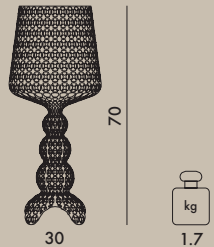

NEW!

MINI KABUKI 2018

Design Ferruccio Laviani

9200/B9200/U9200
WITH DIMMER

MATERIAL

Transparent or mass-dyed thermoplastic technopolymer

TRANSPARENT

B4 Crystal
 VE Green
 AZ light blue

OPAQUE

03 White
 09 Black

9200 - B9200

U9200

9200/B/U 1 2.83 0.081 33X33X75