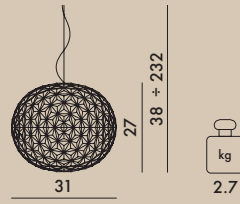

9390/9391

9386/B9386/U9386/Z9386

9385/B9385 – U9385/Z9385 WITH DIMMER ON/OFF

FRAME

Polished or painted die-cast aluminium

DIFFUSER

Transparent or mass-dyed thermoplastic technopolymer

9390 - B9386 - 9386
9385 - B9385

9391
U9386
U9385

9390/9391	1	4.2	0.05	39X33X39
9386/B/U/Z	1	4.08	0.05	39X39X33
9385/B/U/Z	1	4.72	0.094	39X55X44