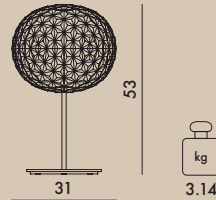

9390/9391

9386/B9386/U9386/Z9386

9385/B9385 – U9385/Z9385 WITH DIMMER ON/OFF

FRAME

Polished or painted die-cast aluminium

DIFFUSER

Transparent or mass-dyed thermoplastic technopolymer

9390 - B9386 - 9386
9385 - B9385

9391
U9386
U9385

9390/9391	1	4.2	0.05	39X33X39
9386/B/U/Z	1	4.08	0.05	39X39X33
9385/B/U/Z	1	4.72	0.094	39X55X44