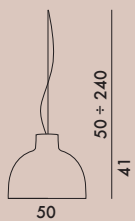

NEW!

BELLISSIMA 2018

Design Ferruccio Laviani

MATERIAL

Transparent or mass-dyed thermoplastic technopolymer

9450/9451

MAT

	03 White White	14 Green sage White	29 Dove White	30 Brown White	09 Black White