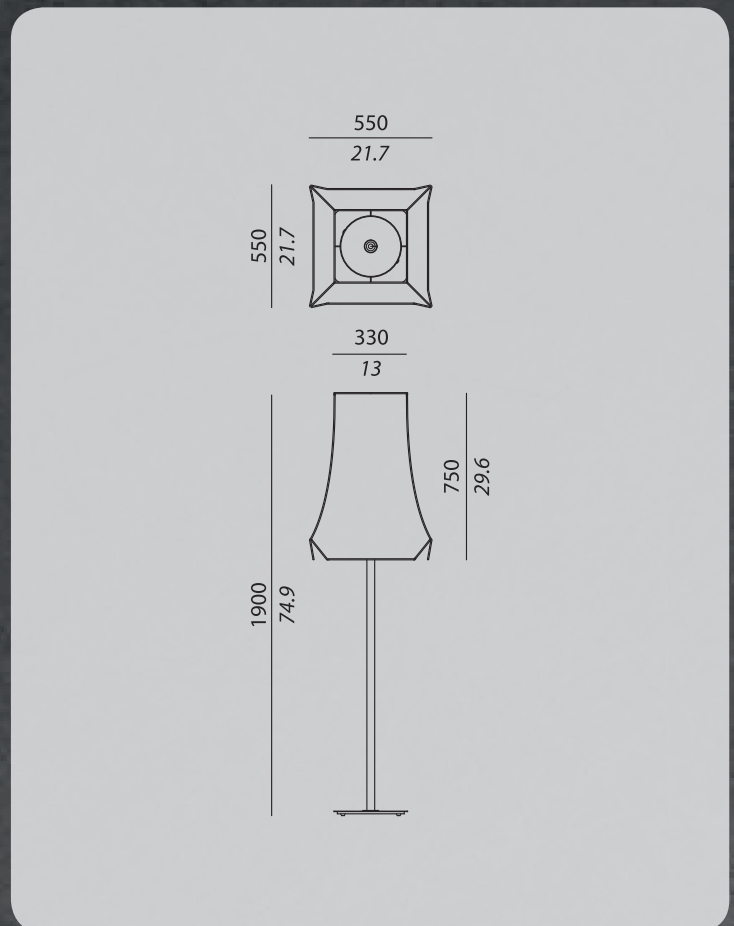

CLOCHE FL NEW

TECHNICAL SHEET

UBICAZIONE / LOCATION : interni / indoor

CODICE IP / IP CODE : IP20

TIPOLOGIA / TYPOLOGY :

Lampada da terra / Floor lamp

FINITURE e MATERIALI / FINISHES and MATERIALS :

Bronzo spazzolato o cromo / Satin bronze or chrome

PARALUME / SHADE :

Cotone bianco - interno trasparente con passamaneria nera /
White cotton - transparent lining with black trim

Cupola diffusore in vetro / Diffuser dome in glass

CABLE

MATERIALE / MATERIAL :

Cavo rivestito in tessuto nero con interruttore On/Off

Black fabric with On/Off switch

LUNGHEZZA CAVO / LENGTH OF THE CABLE :

450 + 2000 mm

LIGHT SOURCE

FONTE inclusa / SOURCE included :

3 x E27 alogena a basso consumo / Halogen energy saving

POTENZA / POWER : 1 x 205 W + 2 x 105 W

COLORE DI TEMPERATURA / COLOUR TEMPERATURE :

3000 K

CRI : 100

EMISSIONE / EMISSION : 1 x 4200 Lm + 2 x 2000 Lm

ALIMENTAZIONE / TENSION : 220 V

Idoneo all'uso di lampadine LED e fluorescenti compatte /
Suitable for LED or compact fluorescent bulbs (CFL)

BOX SIZES

Box 1:

WIDTH : 52 cm / 20.5 inc
DEPTH : 52 cm / 20.5 inc
HIGHT : 12 cm / 4.7 inc
WEIGHT : 12 kg

Box 2:

WIDTH : 21 cm / 8.3 inc
DEPTH : 21 cm / 8.3 inc
HIGHT : 192 cm / 75.7 inc
WEIGHT : 6,5 kg

Box 3:

WIDTH : 65 cm / 25.7 inc
DEPTH : 65 cm / 25.7 inc
HIGHT : 82 cm / 32.5 inc
WEIGHT : 6,5 kg

Box 4:

WIDTH : 25 cm / 9.9 inc
DEPTH : 25 cm / 9.9 inc
HIGHT : 20 cm / 7.9 inc
WEIGHT : 1 kg

TECHNICAL DRAWINGS