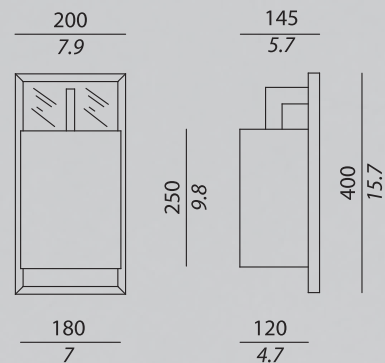

COCO AP

TECHNICAL SHEET

UBICAZIONE / LOCATION : interni / indoor

CODICE IP / IP CODE : IP20

TIPOLOGIA / TYPOLOGY :

Lampada a muro / Applique lamp

FINITURE e MATERIALI / FINISHES and MATERIALS :

Struttura cromo / Chrome body

Specchio molato applicato alla base /
Bevelled mirror (mounted onto the base)

PARALUME / SHADE :

Cotone bianco, lino bianco / White cotton, white linen

LIGHT SOURCE

FONTE inclusa / SOURCE included :

1 x E27 alogena a basso consumo / Halogen energy saving

POTENZA / POWER : max 42 W

TEMPERATURA DI COLORE / COLOUR TEMPERATURE :

2900 K

CRI : 100

EMISSIONE / EMISSION : 1 x 625 Lm

ALIMENTAZIONE / TENSION : 220 V

Idoneo all'uso di lampadine LED e fluorescenti compatte /
Suitable for LED or compact fluorescent bulbs (CFL)

BOX SIZES

Box 1:

WIDTH : 47 cm / 18.5 inc

DEPTH : 33 cm / 13.1 inc

HIGHT : 24 cm / 9.5 inc

WEIGHT : 3 kg

TECHNICAL DRAWINGS