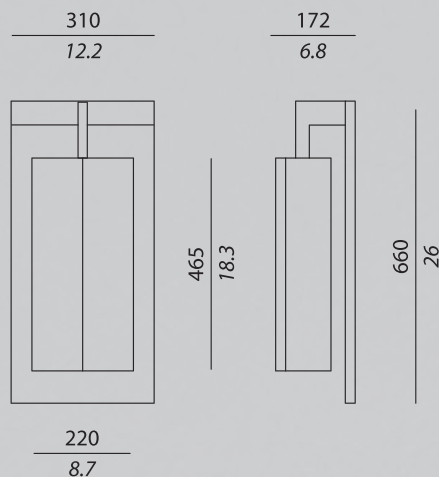

COCO MEGA OUTDOOR

TECHNICAL SHEET

UBICAZIONE : esterni / **LOCATION** : wet location

CODICE IP / IP CODE : IP65

TIPOLOGIA / TYPOLOGY :

Lampada a muro / *Applique lamp*

FINITURE e MATERIALI / FINISHES and MATERIALS :

Struttura in acciaio spazzolato e legno marino con trattamento impermeabile /

Body in brushed steel and marine wood

PARALUME / SHADE :

Tessuto a rete impermeabile "Dragnet" grigio /

Waterproof netting fabric "Dragnet" colour grey

LIGHT SOURCE

FONTE inclusa / SOURCE included :

1 x E27 florescente compatta / *Compact fluorescent bulb*

POTENZA / POWER : 23 W

TEMPERATURA DI COLORE / COLOUR TEMPERATURE :

2700 K

CRI : 80

EMISSIONE / EMISSION : 1 x 1500 Lm

ALIMENTAZIONE / TENSION : 220 V

Idoneo all'uso di lampadine LED / *Suitable for LED bulbs*

BOX SIZES

Box 1:

WIDTH : 56 cm / 22.1 inc

DEPTH : 27 cm / 10.7 inc

HIGHT : 80 cm / 31.6 inc

WEIGHT : 11 kg

TECHNICAL DRAWINGS