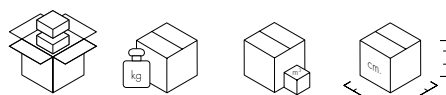

Model	Weight (kg)	Volume (cm³)	Dimensions (cm)	
D7015	1 sofa, 2-seater	67.0	1.260	180X70X100
D7016	1 sofa, 3-seater	92.0	1.820	260X70X100
7175	1 cushion	1.85	0.039	51X51X15
7176	1 cushion	1.3	0.039	51X51X15