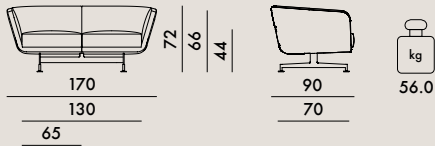

BETTY 2018

Design Piero Lissoni

D7015

D7016

FRAME

Painted steel

SEAT AND BACKREST

Polyurethane with fabric or ecoleather upholstery

In order to better satisfy the needs of common areas, Betty is also available in a personalised version with fabrics provided by the client.

Dimensions of customised fabric to cover a single piece:
2-seater sofa: 140x820 cm 3-seater sofa: 140x1100

| Model | Weight (kg) | Volume (cm³) | Dimensions (cm) | |
|-------|------------------|--------------|-----------------|------------|
| D7015 | 1 sofa, 2-seater | 67.0 | 1.260 | 180X70X100 |
| D7016 | 1 sofa, 3-seater | 92.0 | 1.820 | 260X70X100 |
| 7175 | 1 cushion | 1.85 | 0.039 | 51X51X15 |
| 7176 | 1 cushion | 1.3 | 0.039 | 51X51X15 |