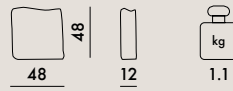

7175

Cushion