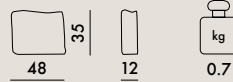

7176

Cushion

MATERIAL

Goose down and flock cushions