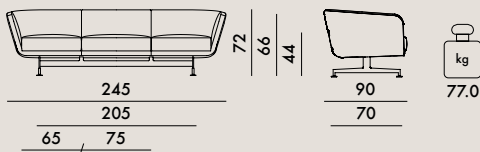

BETTY 2018

Design Piero Lissoni

D7015

D7016

FRAME

Painted steel

SEAT AND BACKREST

Polyurethane with fabric or ecoleather upholstery

In order to better satisfy the needs of common areas, Betty is also available in a personalised version with fabrics provided by the client.

Dimensions of customised fabric to cover a single piece:
2-seater sofa: 140x820 cm 3-seater sofa: 140x1100

| Model | Weight (kg) | Volume (cm³) | Dimensions (cm) | |
|-------|------------------|--------------|-----------------|------------|
| D7015 | 1 sofa, 2-seater | 67.0 | 1.260 | 180X70X100 |
| D7016 | 1 sofa, 3-seater | 92.0 | 1.820 | 260X70X100 |
| 7175 | 1 cushion | 1.85 | 0.039 | 51X51X15 |
| 7176 | 1 cushion | 1.3 | 0.039 | 51X51X15 |