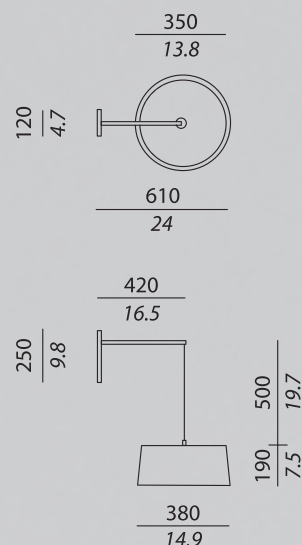

DIVINA AP

TECHNICAL SHEET

UBICAZIONE : interni / LOCATION : indoor

CODICE IP / IP CODE : IP20

TIPOLOGIA / TYPOLOGY :

Lampada a muro / Applique lamp

FINITURE e MATERIALI / FINISHES and MATERIALS :

Struttura cromo lucido / Polished chrome body

Disco diffusore in plexiglas sabbiato /
Satin plexiglas diffuser disc

PARALUME / SHADE :

Plissettato (a fascia) color crema, nero o bianco /
Pleated (ribbon) black, cream or white

CABLE

MATERIALE / MATERIAL :

Cavo in tessuto rosso o nero

Red or black fabric cable

LUNGHEZZA CAVO / LENGTH OF THE CABLE :

500 mm

LIGHT SOURCE

FONTE inclusa / SOURCE included :

2 x E27 alogena a basso consumo / Halogen energy saving

POTENZA / POWER : max 28 W

TEMPERATURA DI COLORE / COLOUR TEMPERATURE :

2900 K

CRI : 100

EMISSIONE / EMISSION : 2 x 370 Lm

ALIMENTAZIONE / TENSION : 220 V

Idoneo all'uso di lampadine LED e fluorescenti compatte /
Suitable for LED or compact fluorescent bulbs (CFL)

TECHNICAL DRAWINGS